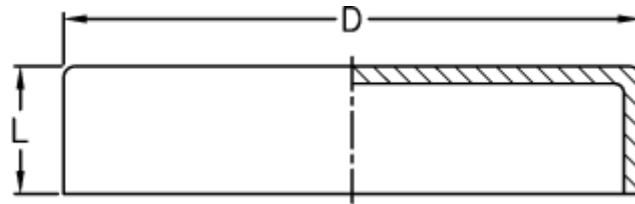

# Data Sheet

Article number: 2307040102

Description: E+G Cover  
CP.X2

## Measures

---

d = 68.6

L = 14